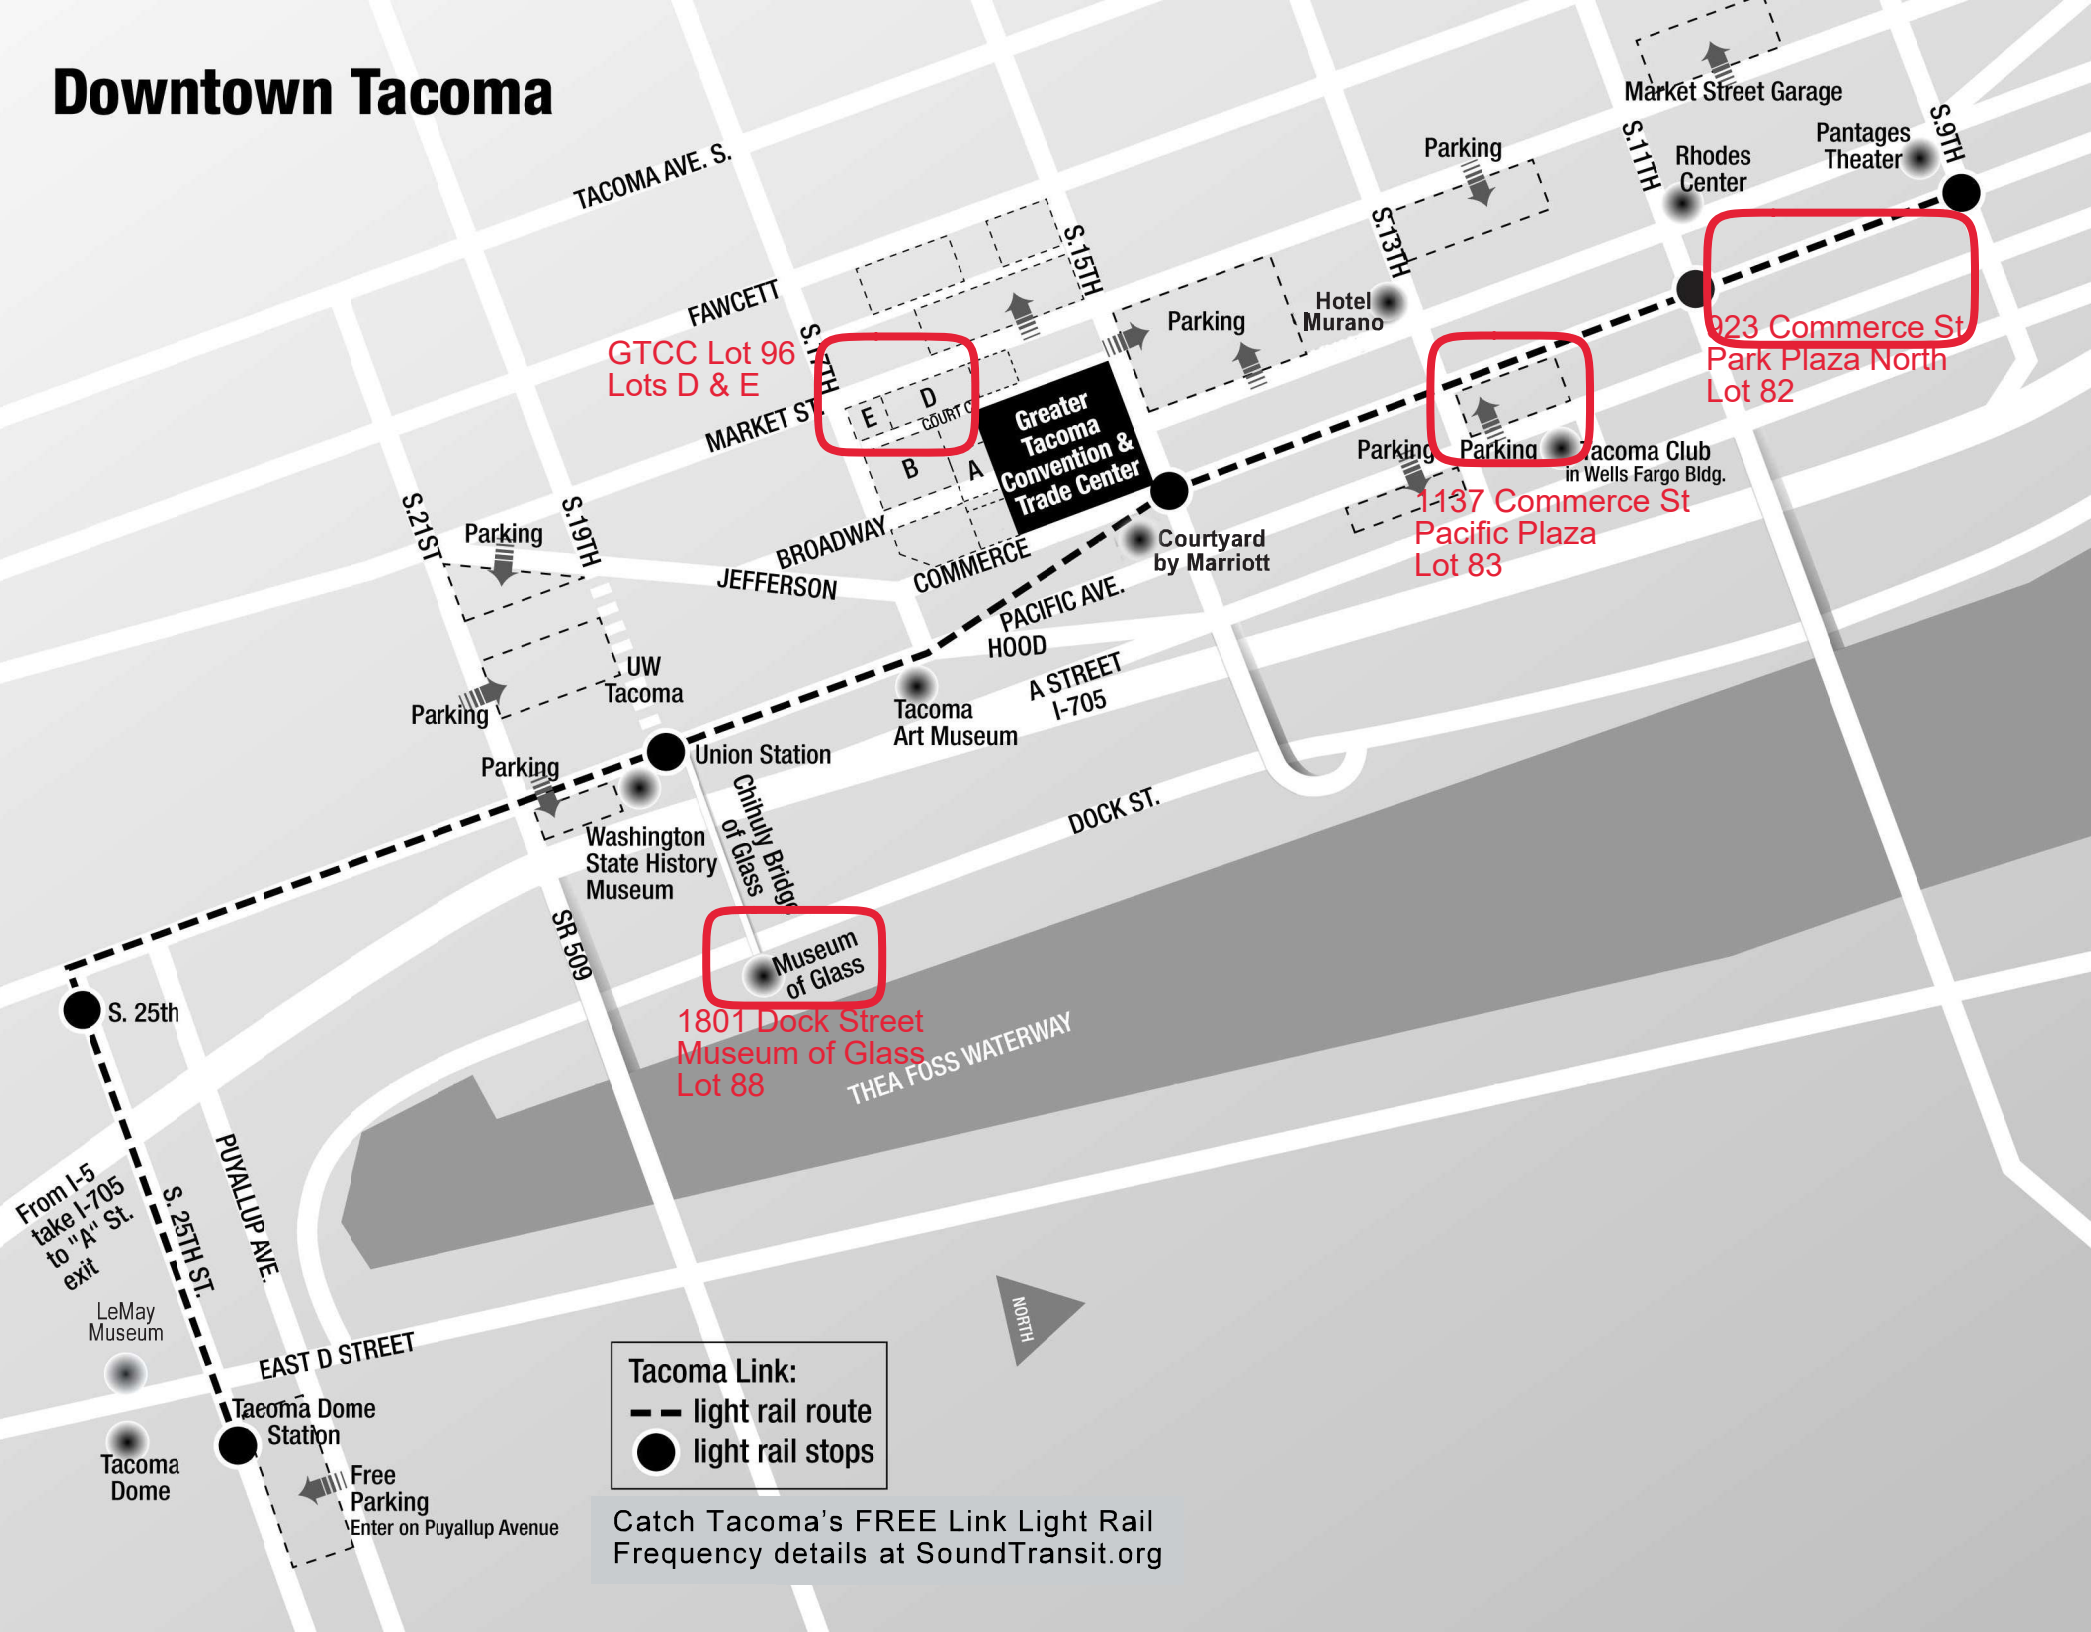

# Downtown Tacoma

**Tacoma Link:**  
- - light rail route  
● light rail stops

Catch Tacoma's FREE Link Light Rail Frequency details at [SoundTransit.org](http://SoundTransit.org)

From I-5 take I-705 exit to "A" St.

Free Parking Enter on Puyallup Avenue